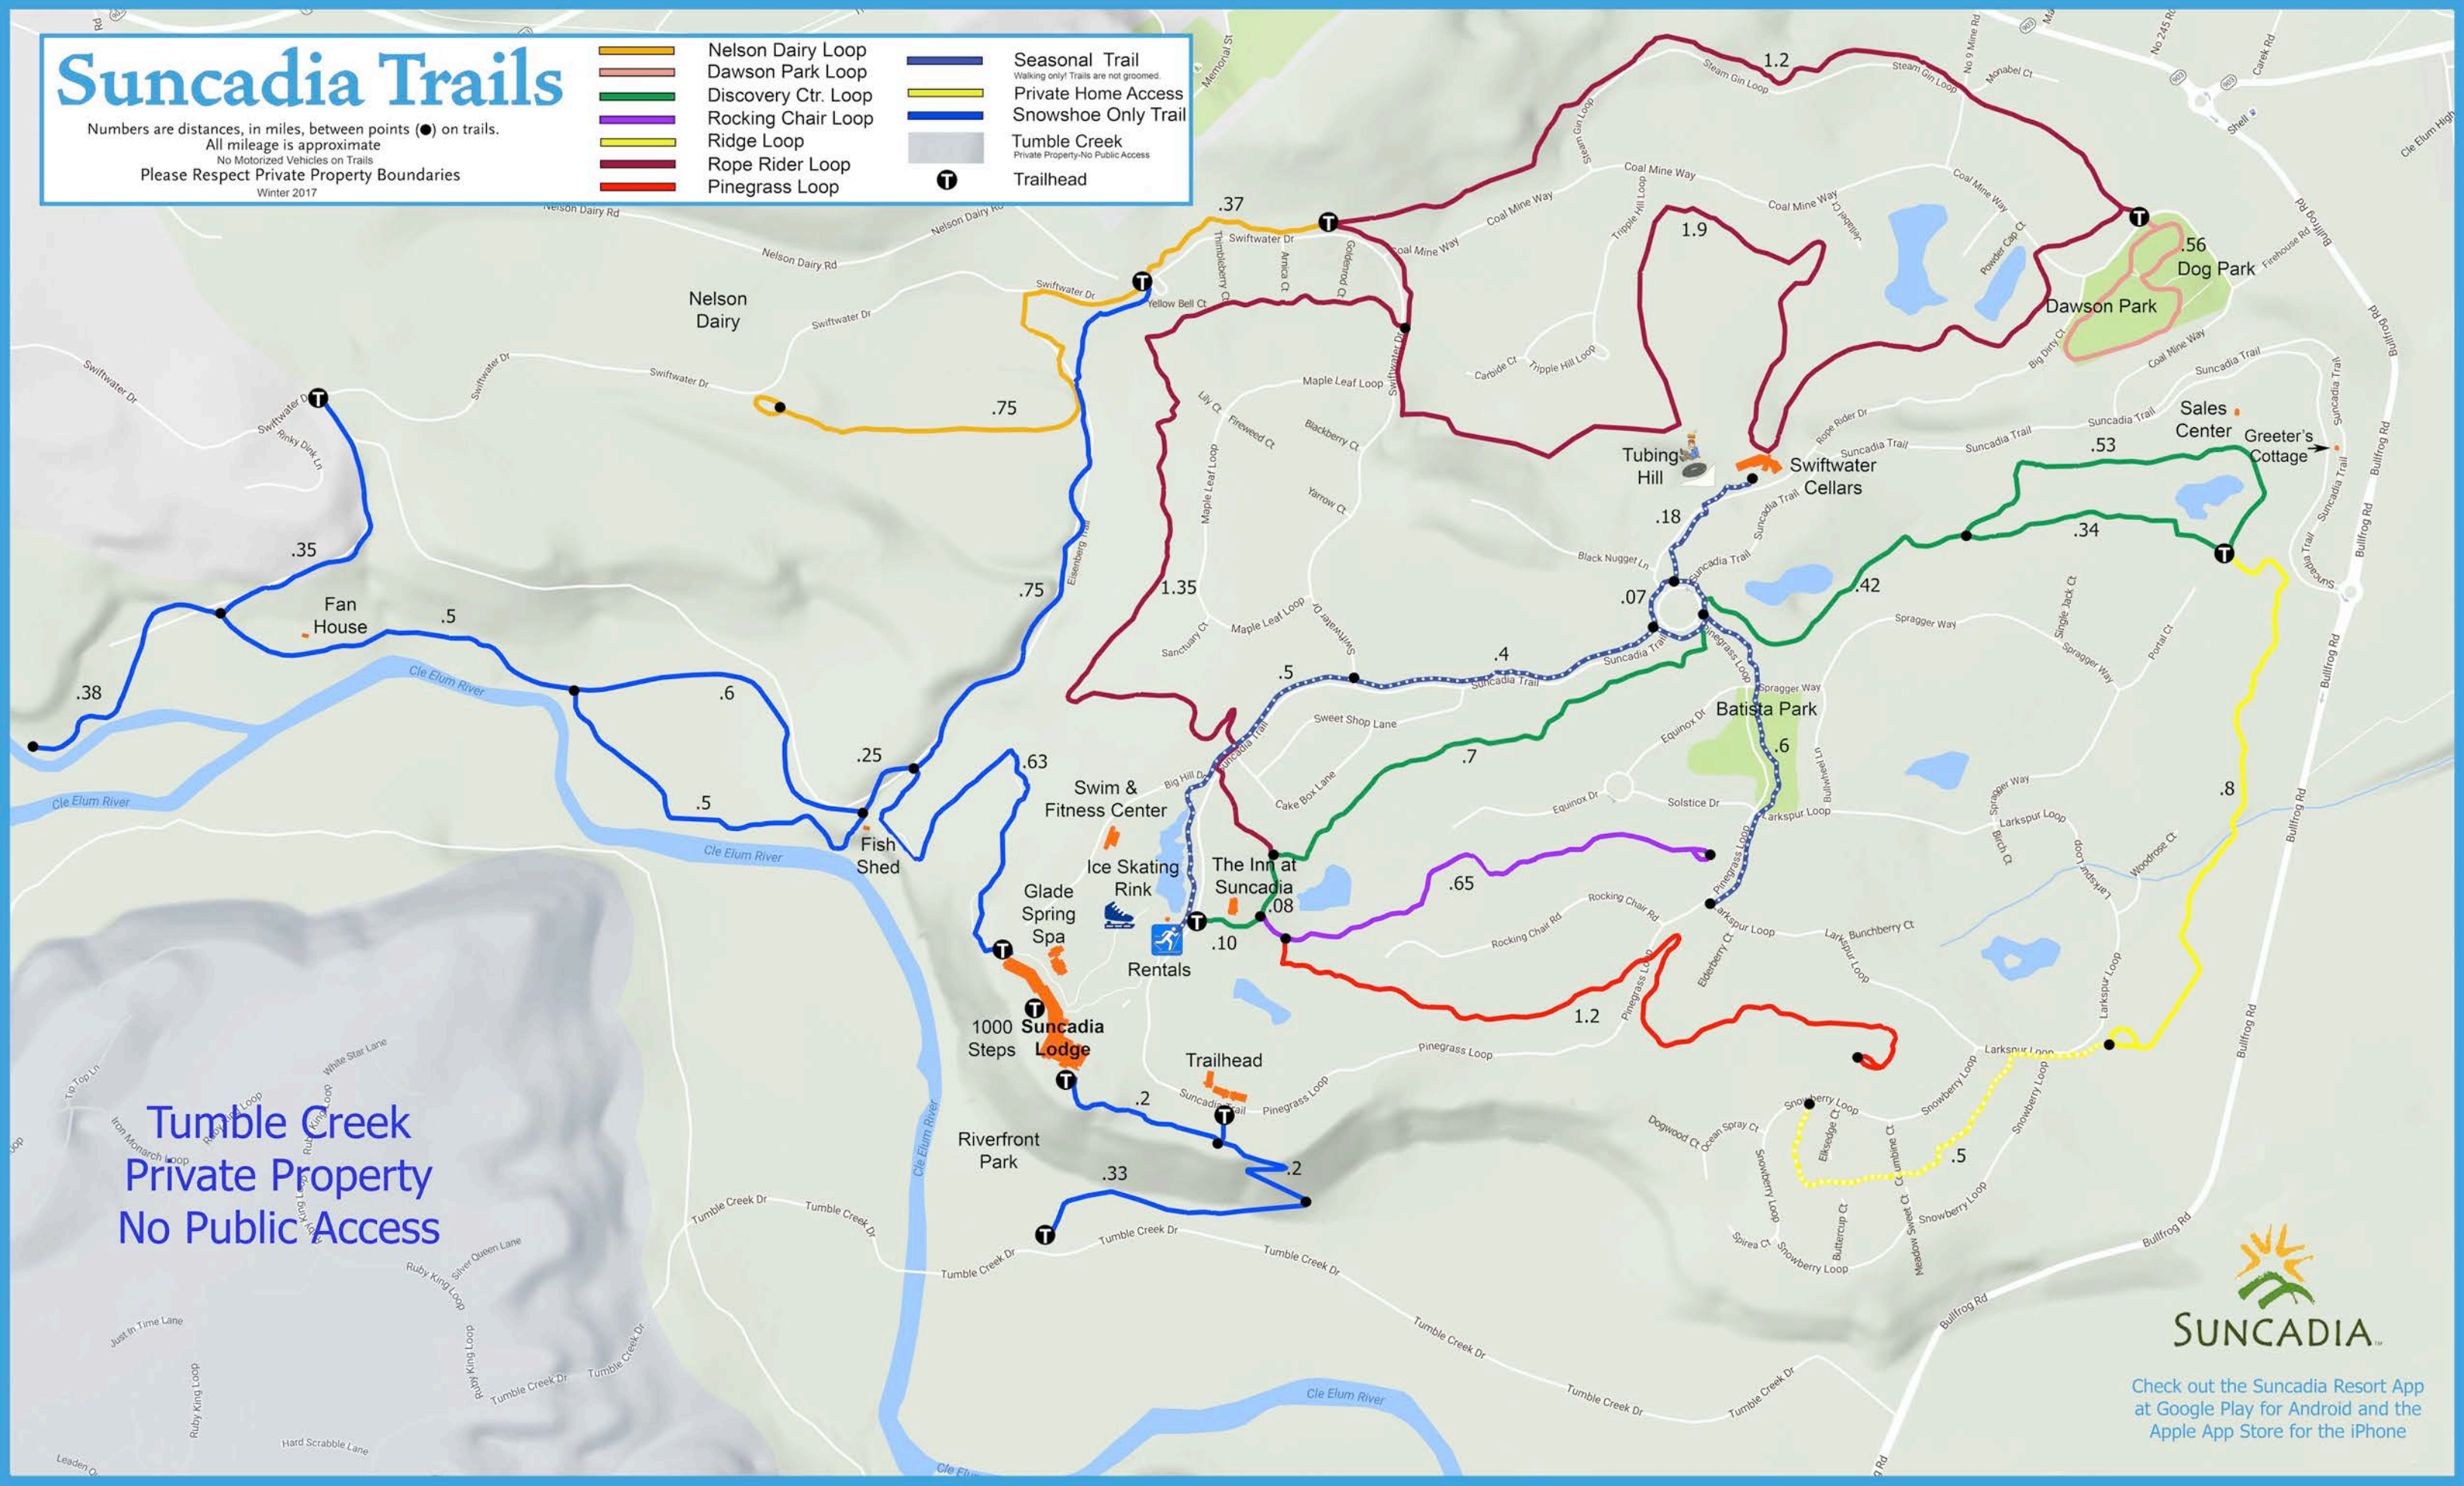

Suncadia Trails

Numbers are distances, in miles, between points (●) on trails.
 All mileage is approximate
 No Motorized Vehicles on Trails
 Please Respect Private Property Boundaries
 Winter 2017

- | | | | |
|---|---------------------|---|---------------------|
|  | Nelson Dairy Loop |  | Seasonal Trail |
|  | Dawson Park Loop |  | Private Home Access |
|  | Discovery Ctr. Loop |  | Snowshoe Only Trail |
|  | Rocking Chair Loop |  | Tumble Creek |
|  | Ridge Loop |  | Trailhead |
|  | Rope Rider Loop | | |
|  | Pinegrass Loop | | |

Tumble Creek
 Private Property
 No Public Access

Check out the Suncadia Resort App at Google Play for Android and the Apple App Store for the iPhone