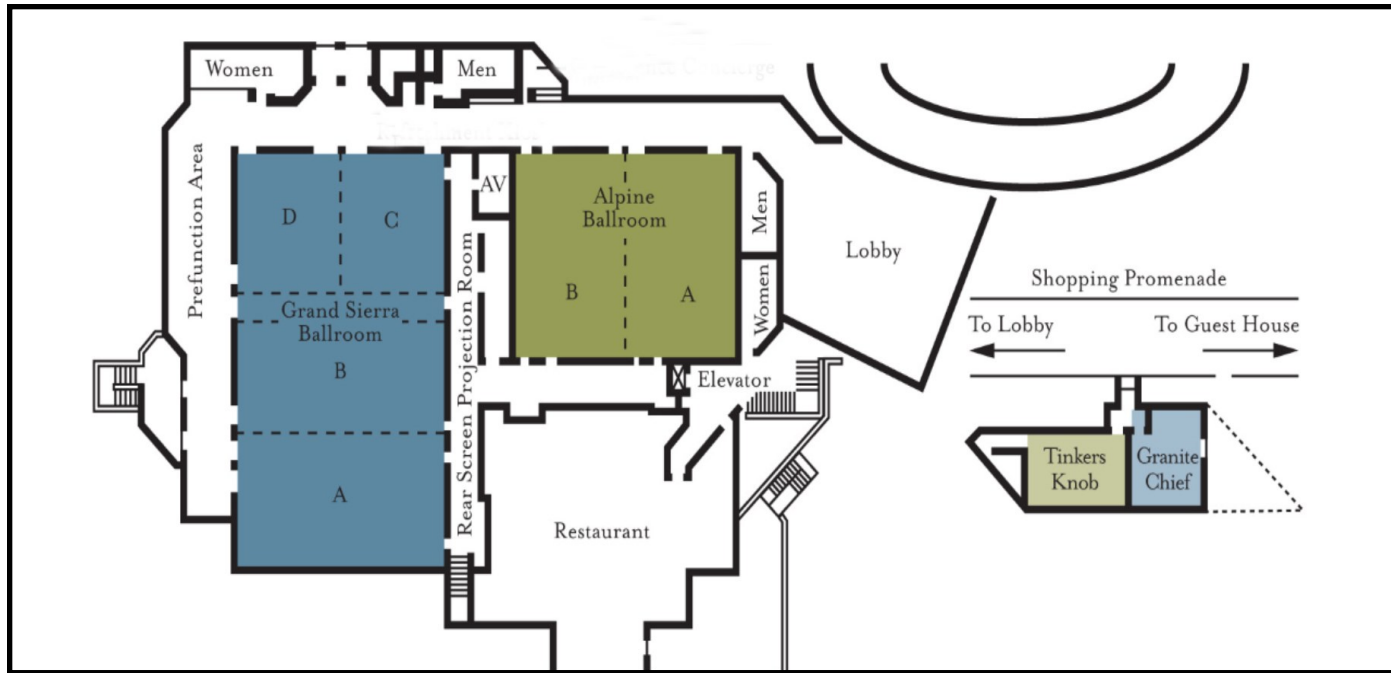

## Ballroom-Lobby Level

### Audiovisual

- Built-in rear screen projection
- Video projectors
- Teleconferencing/ videoconferencing capabilities
- On-site technical support

Room	Net. Sq. Ft.	Dimensions	Ceiling Height	Max. Classroom	U-Shape	Hollow Square	Max. Theater	Conf.	Banquet	Max. Occ.
Grand Sierra	9525'	75' x 127'	18'	600			860		600	953
Division A	3150'	42' x 75'	18'	160	40	56	256		180	315
Division B	3150'	42' x 75'	18'	160	52	64	288		200	315
Division A & B	6375'	75' x 85'	18'	316			540		420	638
Division C & D	3300'	44' x 75'	18'	160	54	64	300		180	330
Division C	1628'	37' x 44'	18'	72	32	40	112		90	163
Division D	1628'	37' x 44'	18'	64	28	40	112		90	163
Alpine	5120'	64' x 80'	16'	264			480		300	512
Division A	2560'	40' x 64'	16'	144	52	64	240		150	256
Division B	2560'	40' x 64'	16'	120	40	56	196		150	256
Tinkers Knob	840'	24' x 35'	10'	32	28	32	50	24	40	84
Granite Chief	624'	24' x 26'	10'	24	18	22	40	20	30	50

### Banquet Services

- Customized set-up
- Menu preparation
- Themed events and décor

Room	Net. Sq. Ft.	Dimensions	Ceiling Height	Max. Classroom	U-Shape	Hollow Square	Max. Theater	Conf.	Banquet	Max. Occ.
Monument Peak	1650'	30' x 55'	11'	77	40	48	108		80	165
Division A	810'	27' x 30'	11'	30	20	24	50	20	40	81
Division B	810'	27' x 30'	11'	32	20	24	50	20	40	81
Emigrant Peak	1650'	30' x 55'	11'	77	40	48	108		80	165
Division A	810'	27' x 30'	11'	30	20	24	50	20	40	81
Division B	810'	27' x 30'	11'	32	20	24	50	20	40	81
Castle Peak	1058'	23' x 46'	11'	56	30	36	64		50	106
Division A	529'	23' x 23'	11'	24	16	20	32	18	20	53
Division B	529'	23' x 23'	11'	24	16	20	32	18	20	53
Pyramid Peak	943'	23' x 41'	11'	40	28	32	60		50	94
Division A	460'	20' x 23'	11'	18	15	20	30	16	20	46
Division B	460'	20' x 23'	11'	18	16	20	30	18	20	46
Silver Peak	810'	27' x 30'	11'	32	20	24	50	20	40	81
Papoose Peak	810'	27' x 30'	11'	32	20	24	50	20	40	81