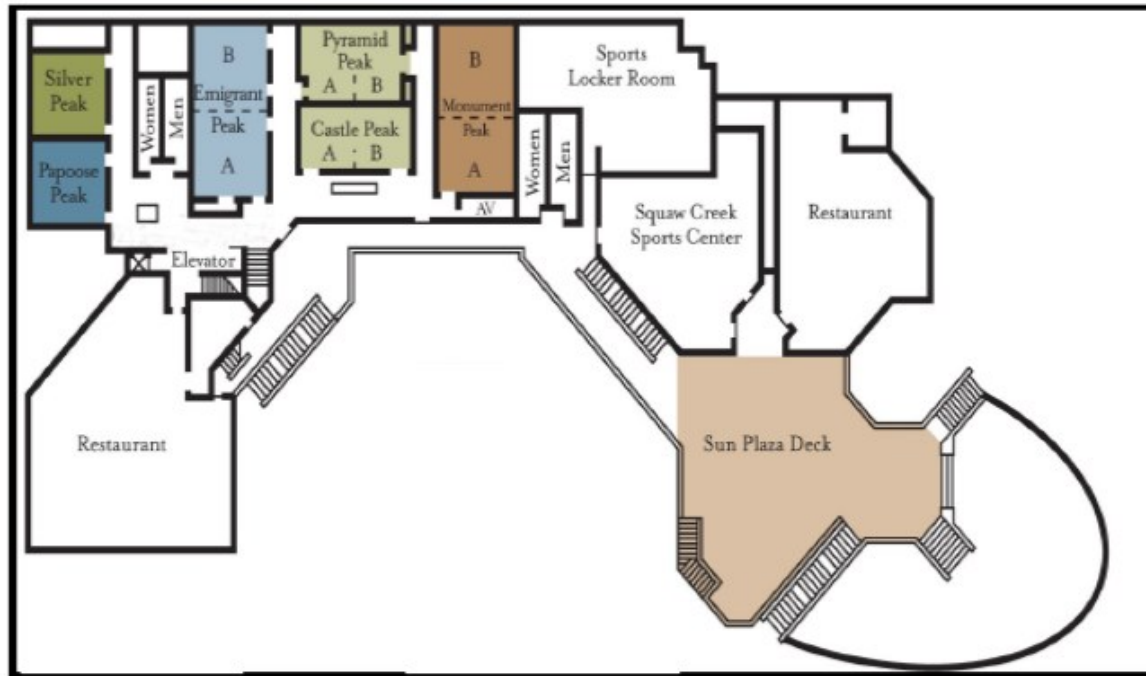

Resort at Squaw Creek Meeting Specs

Meeting-Conference Level

Business Center

- Copiers and faxes
- Computer and high-speed Internet access
- Printing and typing services
- Office supplies
- FedEx and UPS shipping

Banquet Services

- Customized set-up
- Menu preparation
- Themed events and décor

Room	Net. Sq. Ft.	Dimensions	Ceiling Height	Max. Classroom	U-Shape	Hollow Square	Max. Theater	Conf.	Banquet	Max. Occ.
Monument Peak	1650'	30' x 55'	11'	77	40	48	108		80	165
Division A	810'	27' x 30'	11'	30	20	24	50	20	40	81
Division B	810'	27' x 30'	11'	32	20	24	50	20	40	81
Emigrant Peak	1650'	30' x 55'	11'	77	40	48	108		80	165
Division A	810'	27' x 30'	11'	30	20	24	50	20	40	81
Division B	810'	27' x 30'	11'	32	20	24	50	20	40	81
Castle Peak	1058'	23' x 46'	11'	56	30	36	64		50	106
Division A	529'	23' x 23'	11'	24	16	20	32	18	20	53
Division B	529'	23' x 23'	11'	24	16	20	32	18	20	53
Pyramid Peak	943'	23' x 41'	11'	40	28	32	60		50	94
Division A	460'	20' x 23'	11'	18	15	20	30	16	20	46
Division B	460'	20' x 23'	11'	18	16	20	30	18	20	46
Silver Peak	810'	27' x 30'	11'	32	20	24	50	20	40	81
Papoose Peak	810'	27' x 30'	11'	32	20	24	50	20	40	81