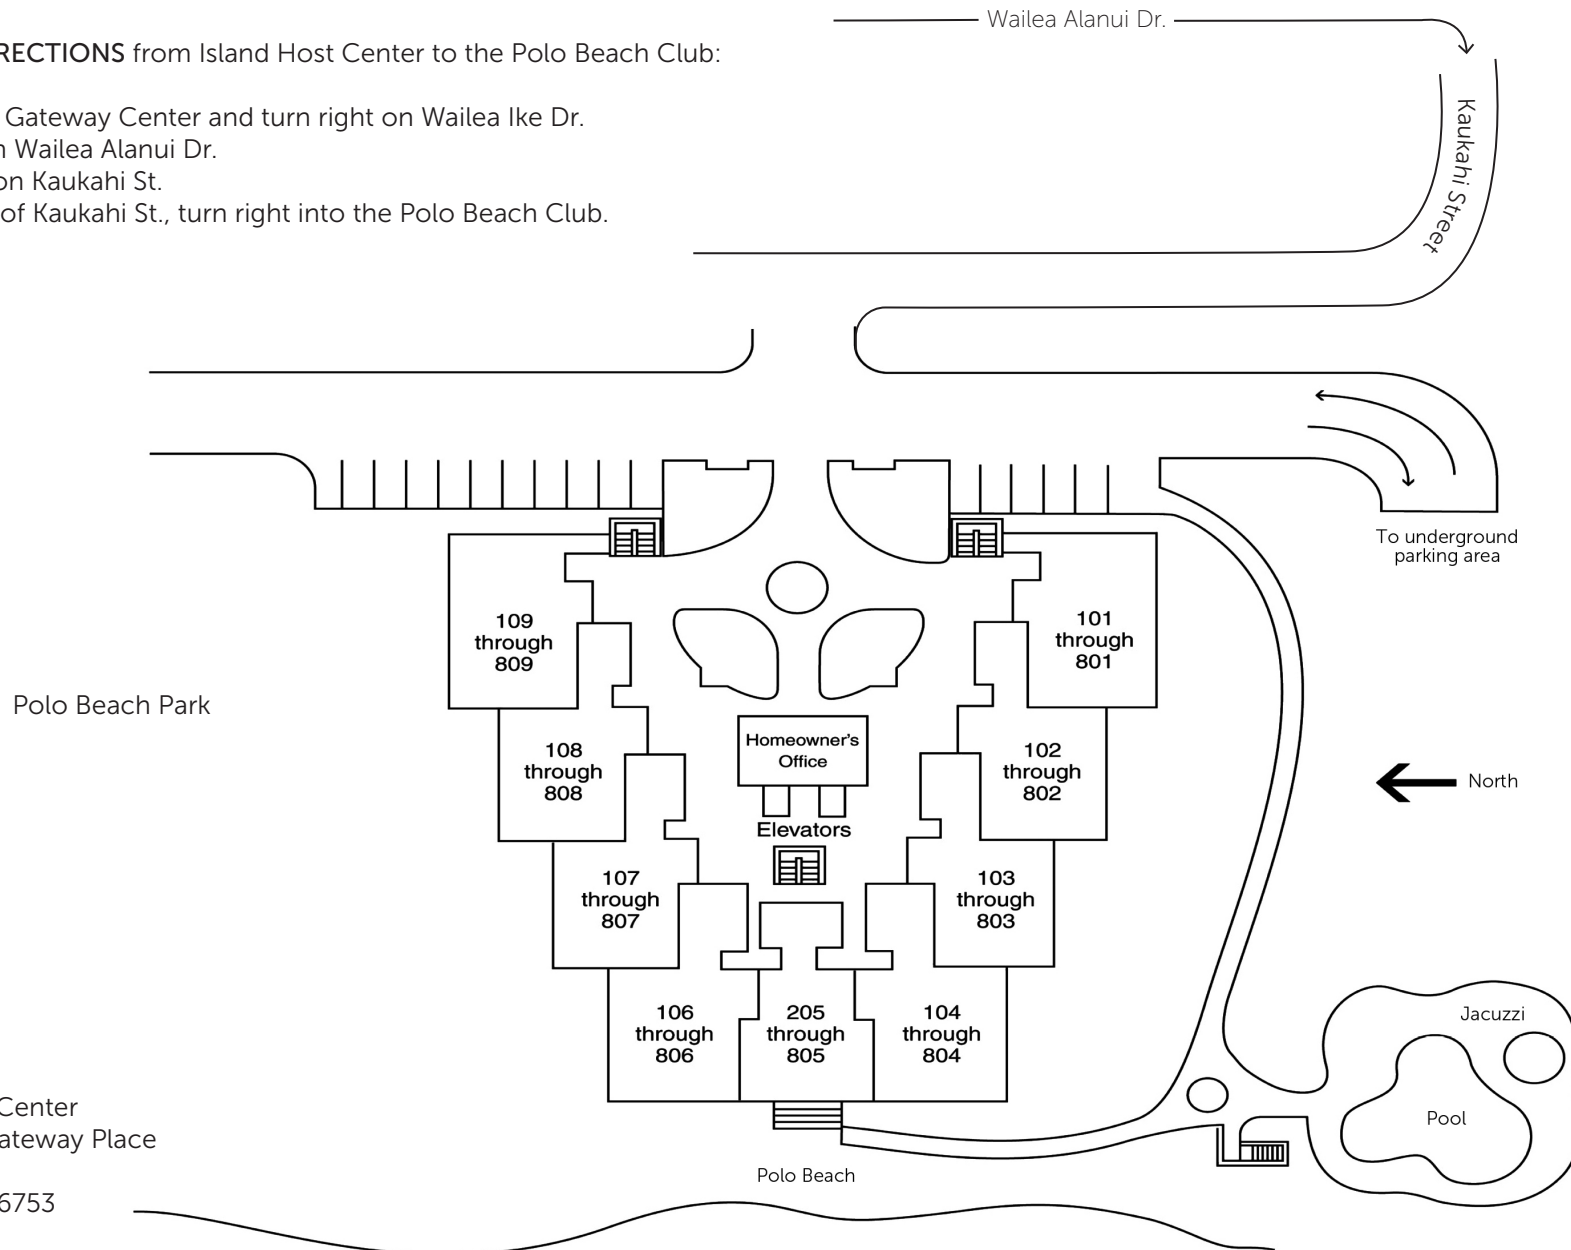

# Polo Beach Club

4400 Makena Alanui Drive, Wailea, HI 96753

## DRIVING DIRECTIONS from Island Host Center to the Polo Beach Club:

- Exit Wailea Gateway Center and turn right on Wailea Ike Dr.
- Turn left on Wailea Alanui Dr.
- Turn right on Kaukahi St.
- At the end of Kaukahi St., turn right into the Polo Beach Club.

## CHECK-IN

Island Host Center  
34 Wailea Gateway Place  
Suite A-102  
Wailea, HI 96753