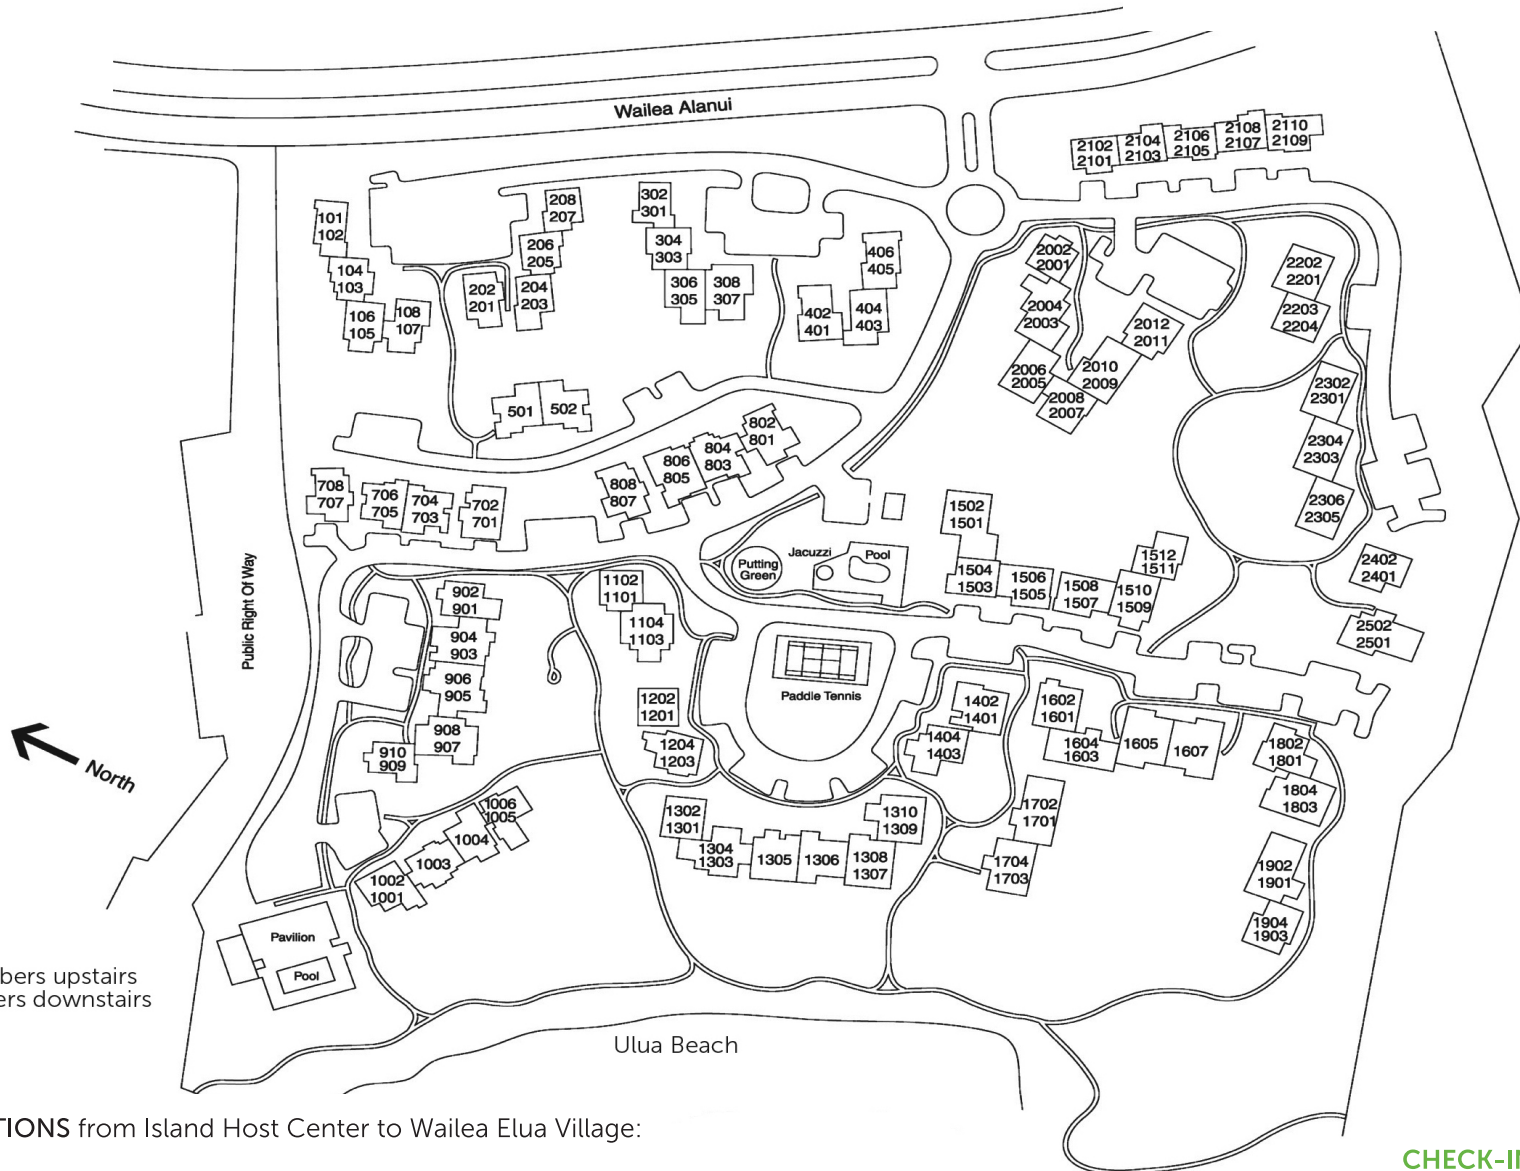

Wailea Elua Village

3600 Wailea Alanui Drive, Wailea, HI 96753

DRIVING DIRECTIONS from Island Host Center to Wailea Elua Village:

- Driving directions from Island Host Center to Wailea Elua Village:
- Exit Wailea Gateway Center and turn right on Wailea Ike Dr.
- Turn right on Wailea Alanui Dr.
- Look for the gated entrance to Wailea Elua to the left off Wailea Alanui Dr.

CHECK-IN

Island Host Center
34 Wailea Gateway Place
Suite A-102
Wailea, HI 96753