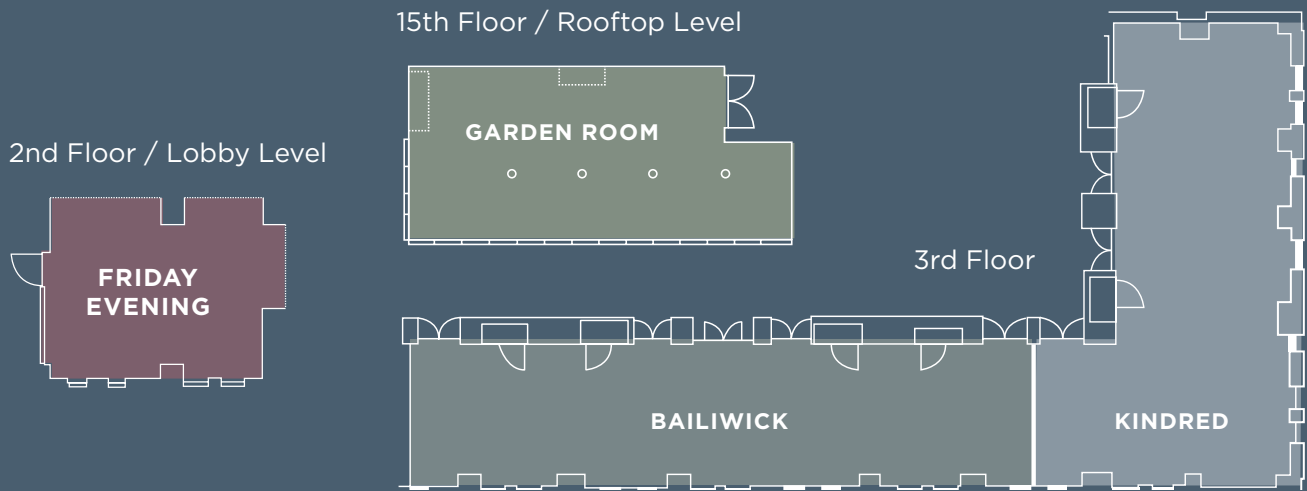

EVENT SPACE	SQ. FT	DIMENSIONS	ROUNDS	CLASS	U SHAPE	CONF.	THEATER	RECEPTION	CREATIVE CASUAL
Kindred	1,000	48' x 17'	80	78	29	24	100	100	1 - 100
Bailiwick	1,000	66' x 14'	80	78	29	24	100	100	1 - 100
Friday Evening (Private Dining Room)	275	12'5" x 22'	n/a	n/a	10	12	n/a	n/a	1 - 12
Pre-function	-	-	40	n/a	n/a	n/a	n/a	40	1 - 40
Garden Room	750	18' x 42'	40	n/a	n/a	n/a	n/a	40	1 - 40
Secret Room 1	100	-	n/a	n/a	n/a	n/a	n/a	n/a	1 - 12
Secret Room 2	100	-	n/a	n/a	n/a	n/a	n/a	n/a	1 - 12
Secret Room 3	100	-	n/a	n/a	n/a	n/a	n/a	n/a	1 - 12