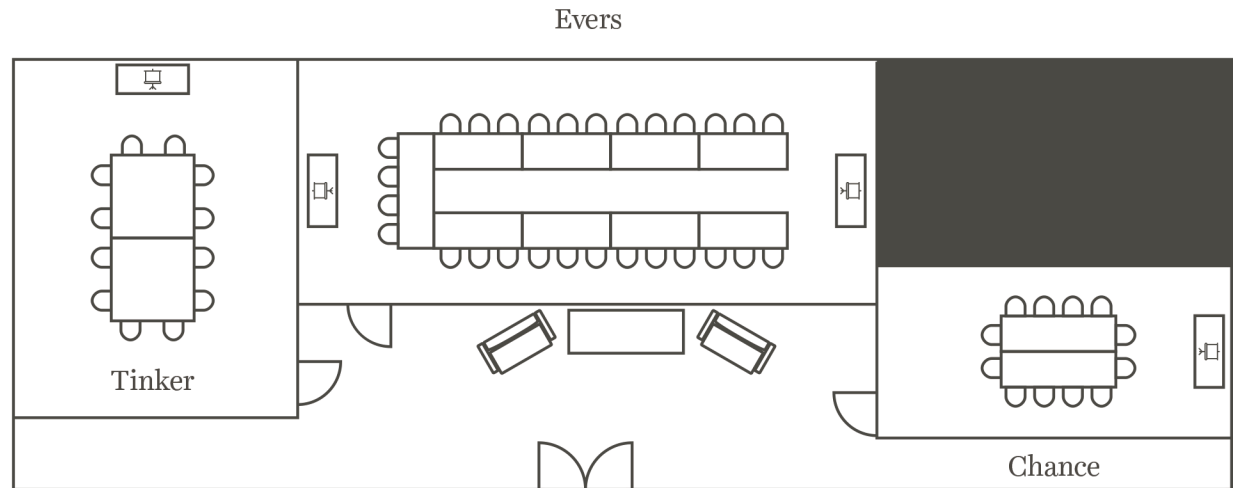

TINKER

DIMENSION: 14 x 18
SQUARE FOOTAGE: 255
CAPACITY: 12-14 SEATED

EVERS

DIMENSION: 16 x 39
SQUARE FOOTAGE: 625
CAPACITY: 28 SEATED

CHANCE

DIMENSION: 9 x 20
SQUARE FOOTAGE: 175
CAPACITY: 8-10 SEATED

**EXECUTIVE
BOARDROOMS**